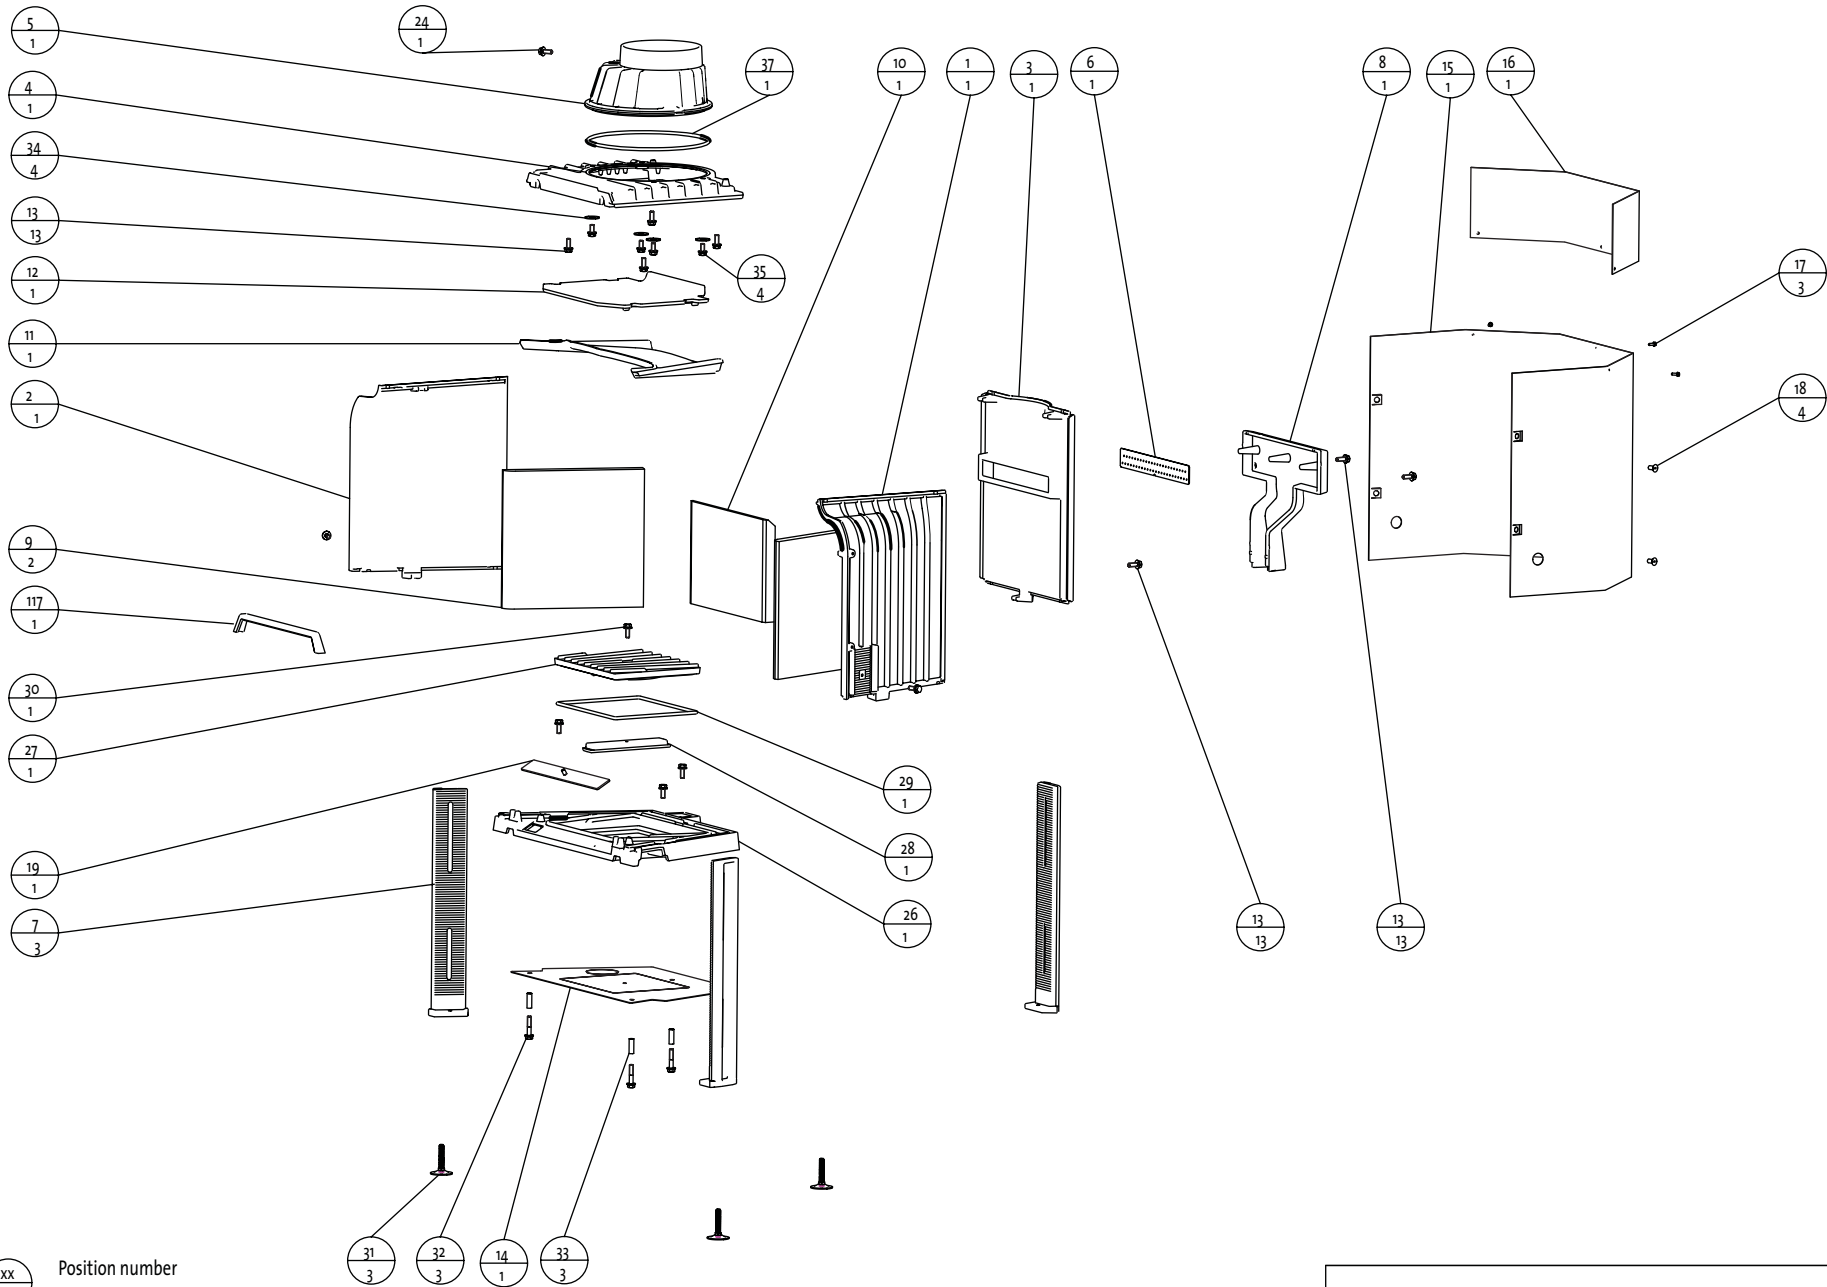

xx — Position number
 yy — Quantity

Delliste / part list Jøtul I 400 Panorama

Jøtul AS
Fredrikstad Norway

Draw.no: 3-3481-Poo
Sheet 3/4

Date: Sept. 07

xx
yy

Position number
Quantity

Delliste / part list Jøtul I 400 common parts burnchamber

Jøtul AS
Fredrikstad Norway

Draw. no: 3-3481-Poo
Sheet 4/4

Date: Sept. 07